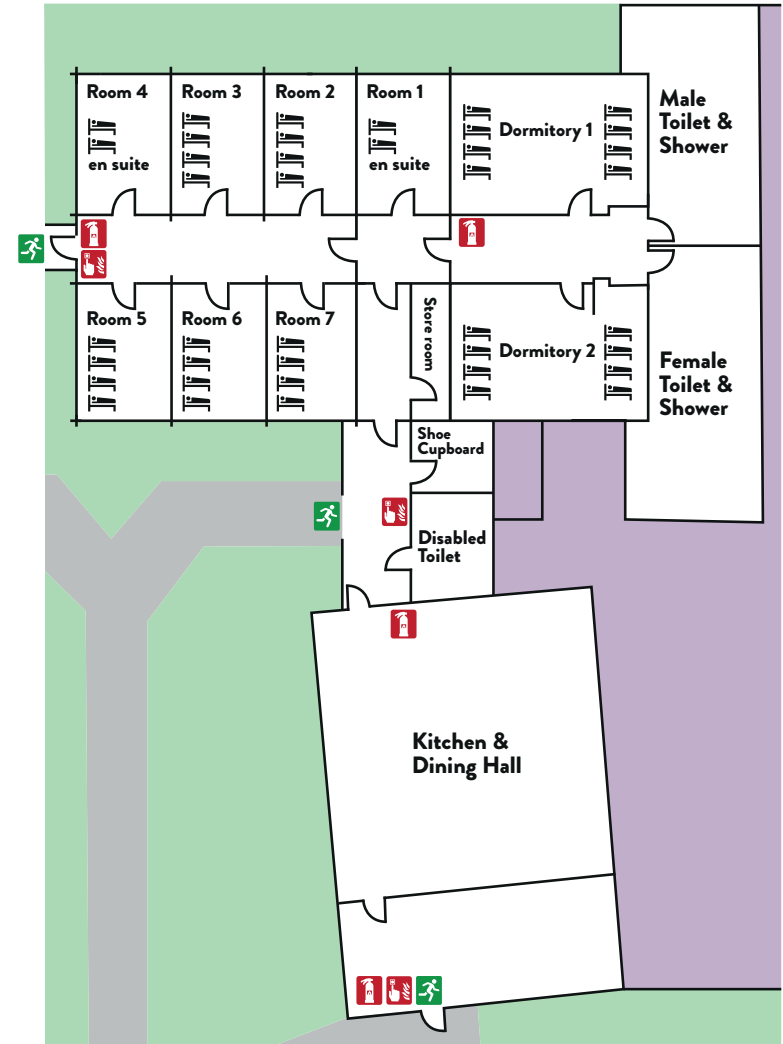

Log Cabin

The Log Cabin is our main residential building and sleeps up to 40 people. Within the building there are toilet and shower facilities, a full commercial kitchen and a dining hall.

The rooms are divided into two 8-bed dormitories, five 4-bed rooms and two 2-bed en-suite staff rooms. Guest internet access is available. For more details, please see your Welcome Pack on arrival.

Room 1 (staff)

- 1 _____
- 2 _____

Room 2

- 1 _____
- 2 _____
- 3 _____
- 4 _____

Room 3

- 1 _____
- 2 _____
- 3 _____
- 4 _____

Room 4 (staff)

- 1 _____
- 2 _____

Room 5

- 1 _____
- 2 _____
- 3 _____
- 4 _____

Room 6

- 1 _____
- 2 _____
- 3 _____
- 4 _____

Room 7

- 1 _____
- 2 _____
- 3 _____
- 4 _____

Dorm 1

- 1 _____
- 2 _____
- 3 _____
- 4 _____
- 5 _____
- 6 _____
- 7 _____
- 8 _____

Dorm 2

- 1 _____
- 2 _____
- 3 _____
- 4 _____
- 5 _____
- 6 _____
- 7 _____
- 8 _____

Building layout

Key

-  Emergency exit
-  Fire extinguisher
-  Call point