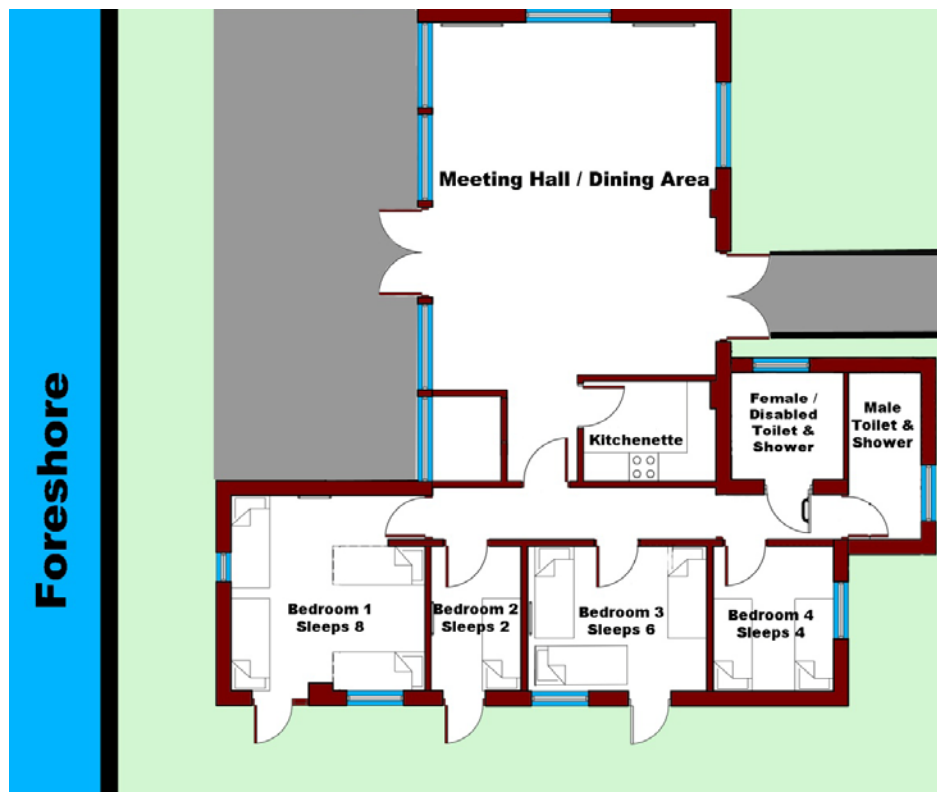

Jubilee Building

Refurbished in 2010, the Jubilee Building can now sleep up to 20 people and hired separately to the Log Cabin Building. Features include; Large meeting hall / dining area, kitchenette, disabled access throughout and patio area ideal for BBQs with stunning views.

Rooms sizes vary between 2, 4, 6 and 8 beds.

Internet access available upon request.

To make a booking please call 01243 572791, or email sail@cobnor.com.

Room 1	Room 3
1 _____	1 _____
2 _____	2 _____
3 _____	3 _____
4 _____	4 _____
5 _____	5 _____
6 _____	6 _____
7 _____	Room 4
8 _____	1 _____
Room 2	2 _____
1 _____	3 _____
2 _____	4 _____