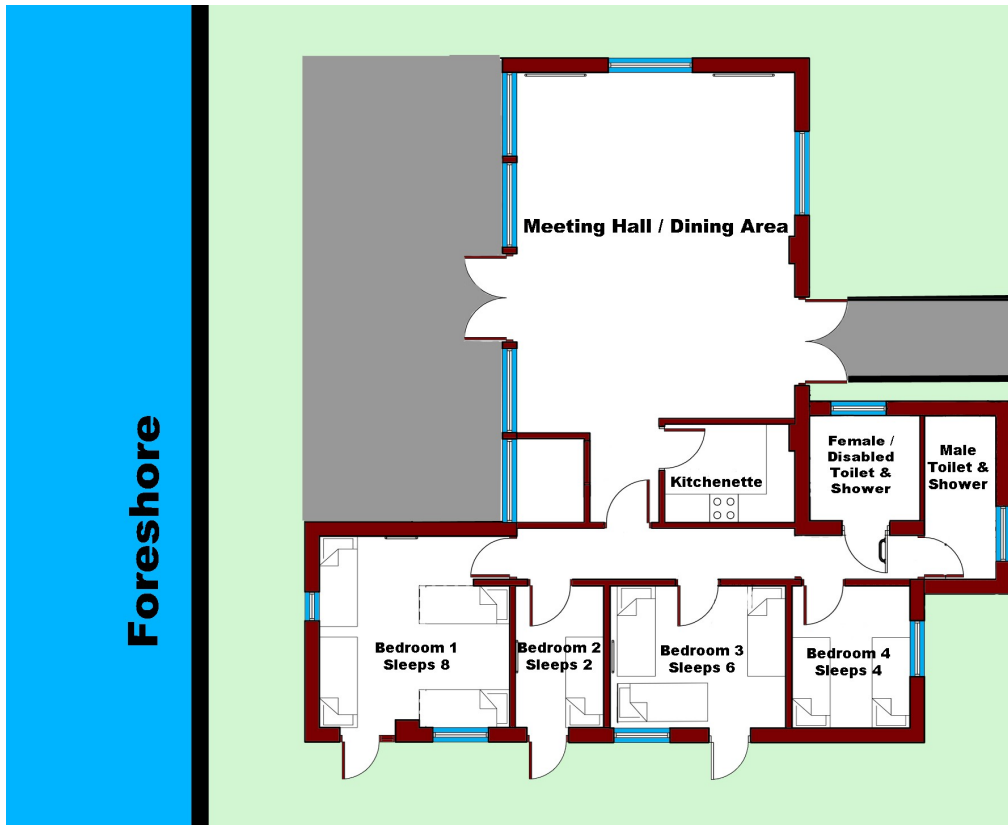

Jubilee Building

Refurbished in 2010, the Jubilee Building can now sleep up to 20 people and hired separately to the Log Cabin Building. Features include; Large meeting hall / dining area, kitchenette, disabled access throughout and patio area ideal for BBQs with stunning views. Rooms sizes vary between 2, 4, 6 and 8 beds.

Internet access available upon request.

To make a booking please call 01243 572791, or email sail@cobnor.com

Room 3

1 _____
2 _____
3 _____
4 _____
5 _____
6 _____

Room 4

1 _____
2 _____
3 _____
4 _____

Room 1

1 _____
2 _____
3 _____
4 _____
5 _____
6 _____
7 _____
8 _____

Room 2

1 _____
2 _____